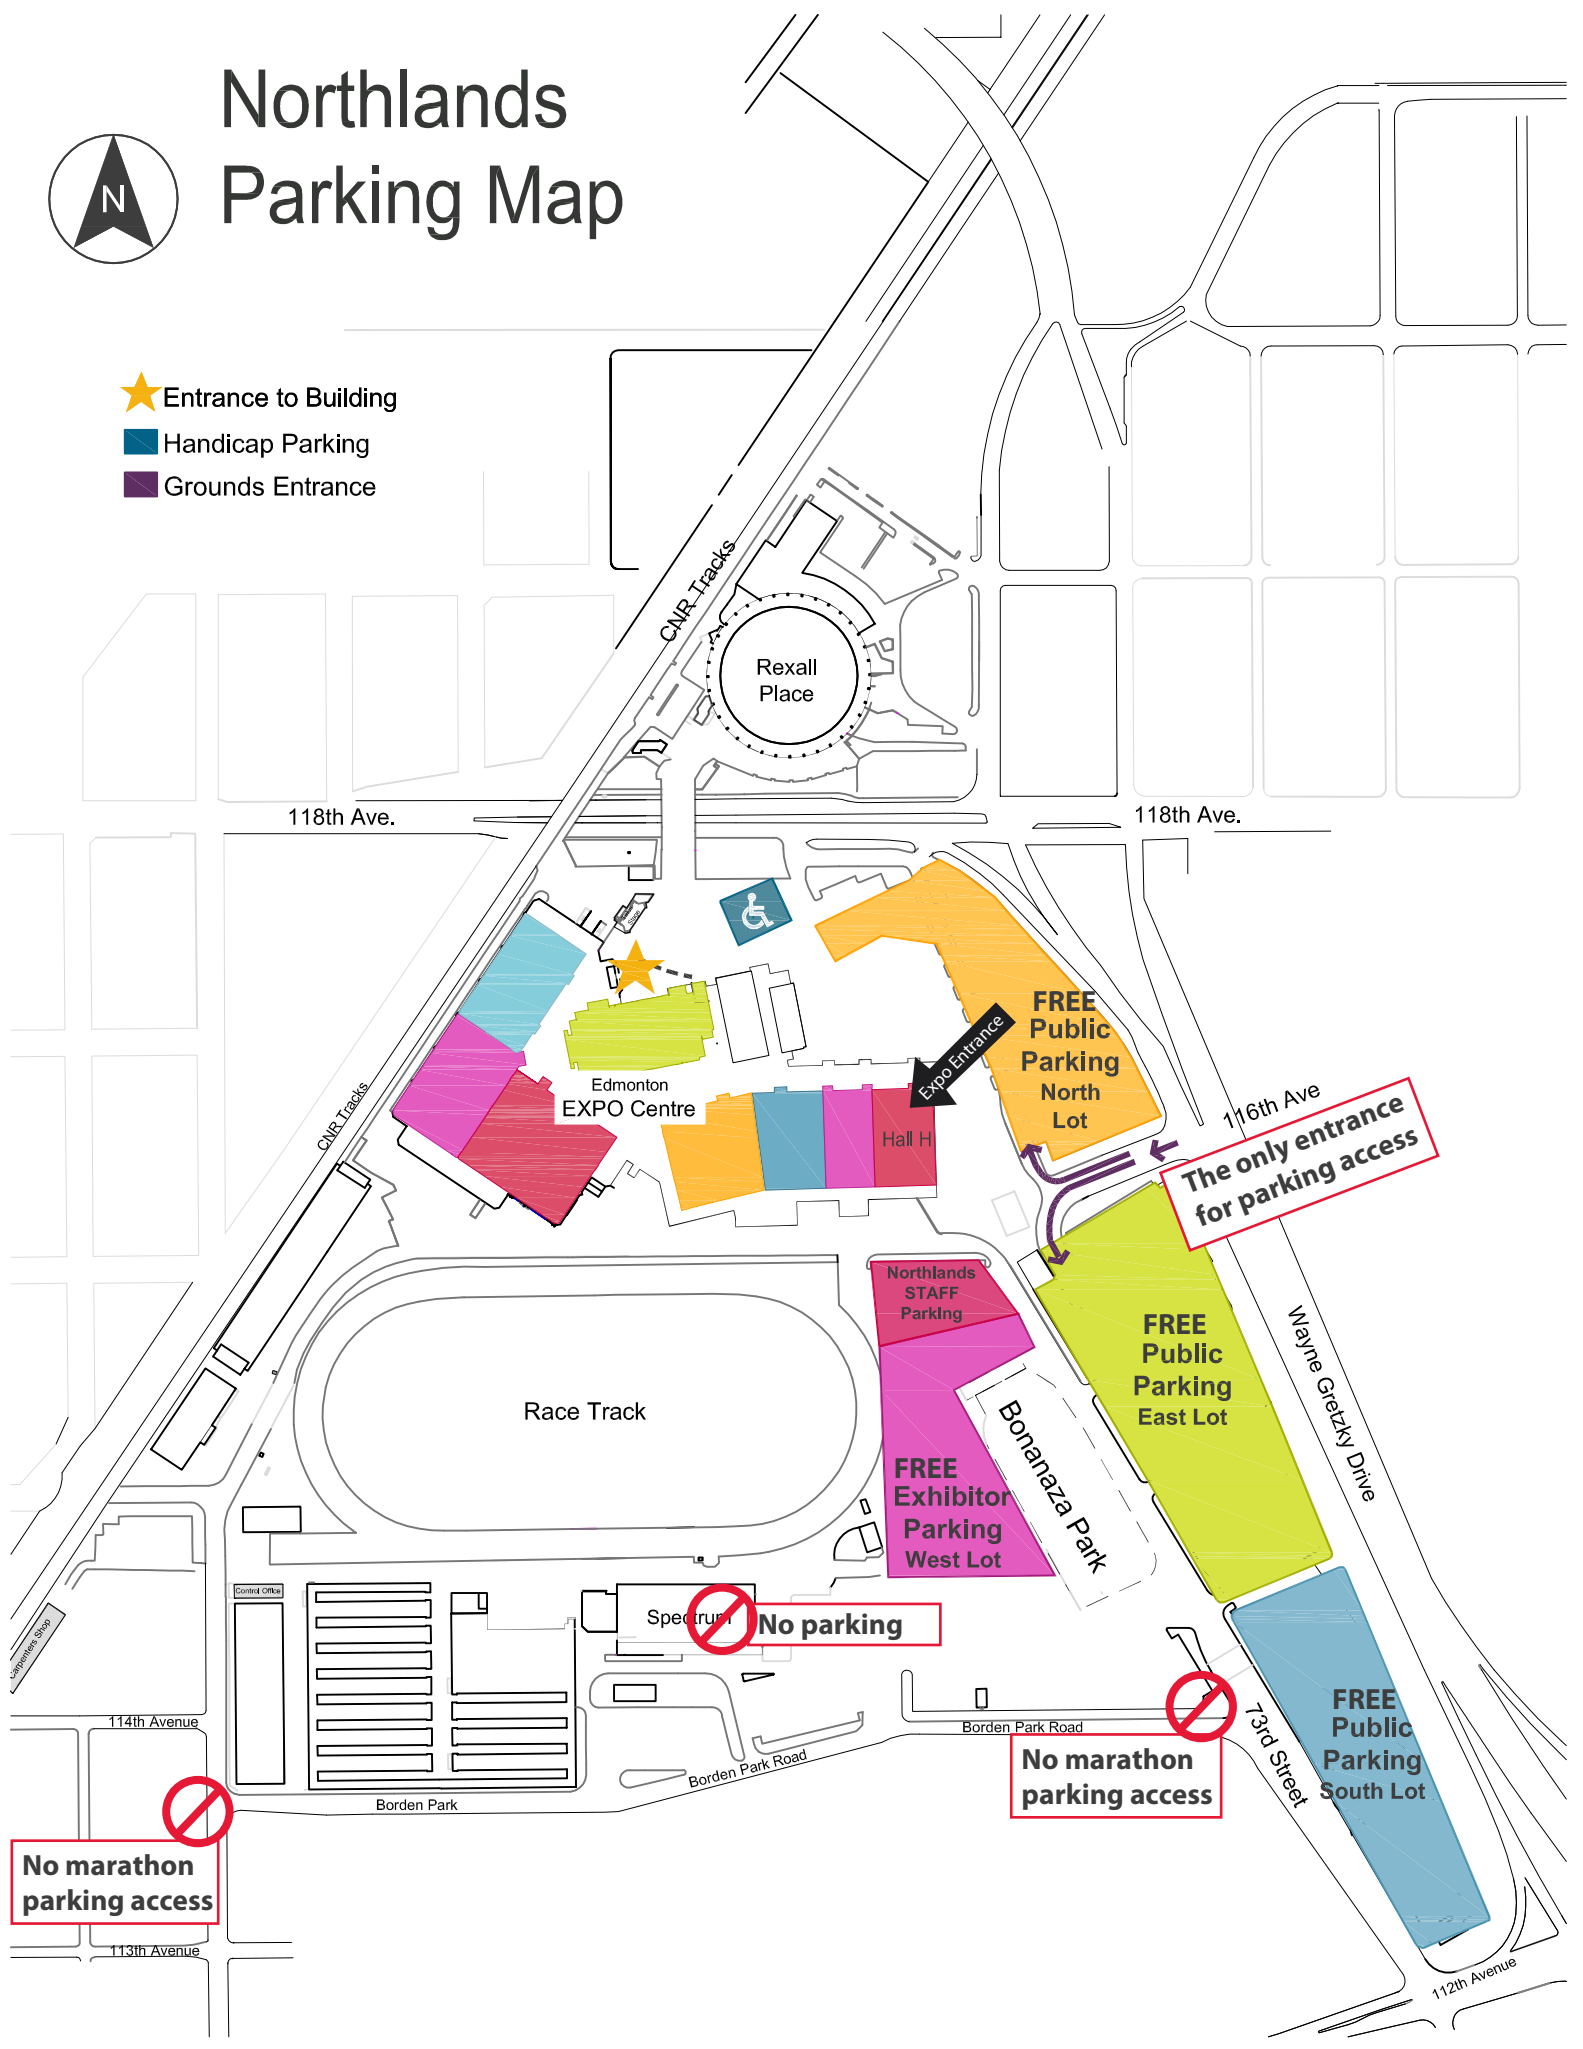

Northlands Parking Map

- ★ Entrance to Building
- Handicap Parking
- Grounds Entrance

118th Ave.

118th Ave.

CNR Tracks

CNR Tracks

Rexall Place

Edmonton EXPO Centre

Hall H

FREE Public Parking North Lot

The only entrance for parking access

FREE Public Parking East Lot

Wayne Gretzky Drive

Race Track

Northlands STAFF Parking

FREE Exhibitor Parking West Lot

Bonanza Park

No parking

No marathon parking access

FREE Public Parking South Lot

73rd Street

No marathon parking access

114th Avenue

Borden Park

Borden Park Road

Borden Park Road

113th Avenue

112th Avenue